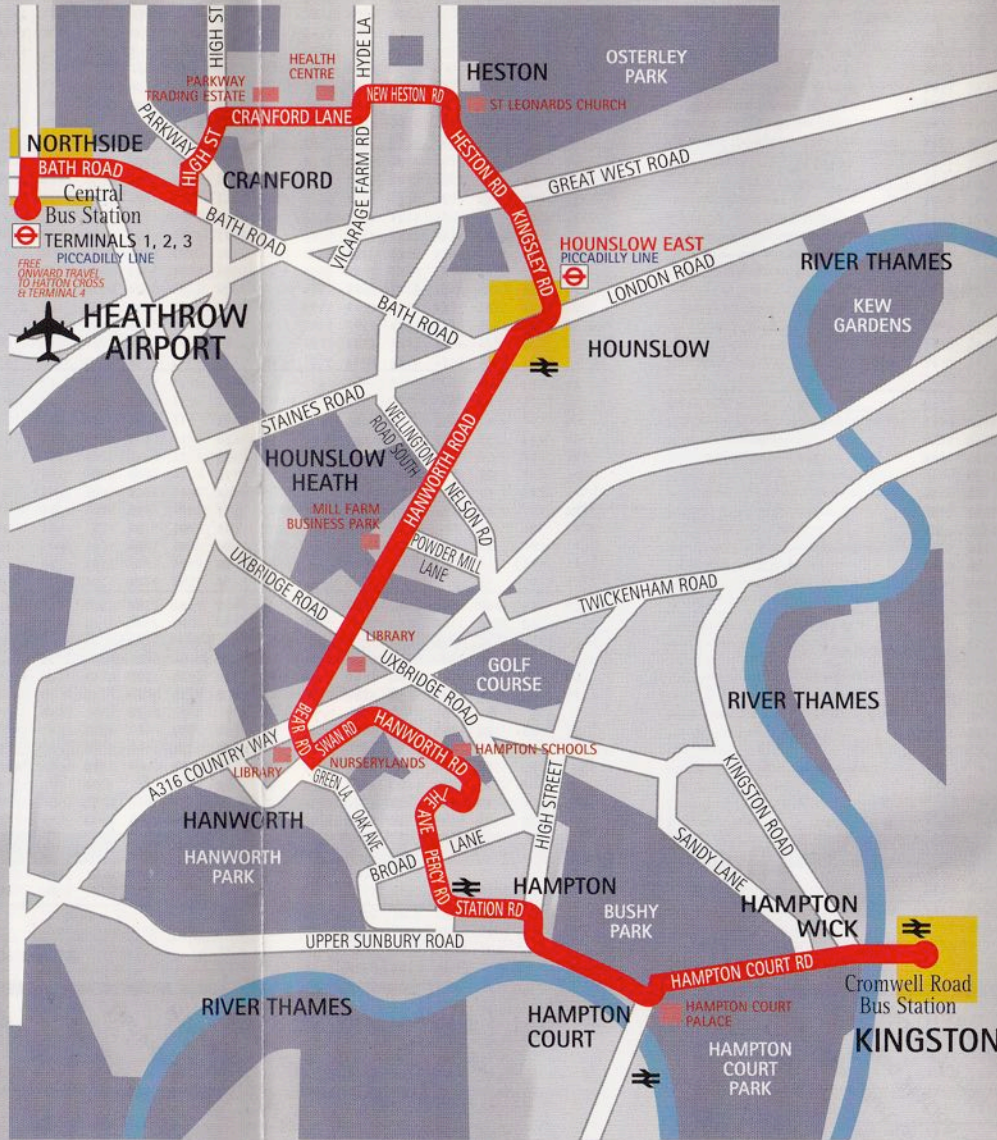

Board now for route one-eleven, and you'll be flying first class to

Heathrow, Hounslow and Kingston in the comfort of our very latest easy access buses.

Whether you're laden down with shopping, luggage or struggling with young children and a buggy, the new fleet makes light work of travel. There's low step-on, step-off access, and ramp equipment makes buses wheelchair-accessible too. Inside, a new fresh interior plus individual seats add to the flying experience.

The first bus arrives at Heathrow at 0520 and the last bus for Hounslow departs at 0005 each day. Apart from being ideal for travelling to and from the Airport, route one-eleven serves the excellent shopping centres of Hounslow and Kingston. For a pleasurable day out, alight at Hampton Court and Bushy Park. Stations en route provide simple transit links to central London.

*Route one-eleven – the perfect destination for Heathrow, Hounslow and Kingston*

● Bus Stops

Heathrow Airport

Hounslow

Kingston Bridge