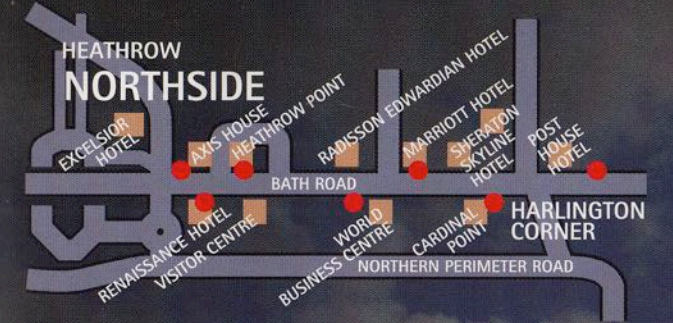

Board now for route one-eleven, and you'll be flying first class to

Heathrow, Hounslow and Kingston in the comfort of our very latest easy access buses.

Whether you're laden down with shopping, luggage or struggling with young children and a buggy, the new fleet makes light work of travel. There's low step-on, step-off access, and ramp equipment makes buses wheelchair-accessible too. Inside, a new fresh interior plus individual seats add to the flying experience.

The first bus arrives at Heathrow at 0520 and the last bus for Hounslow departs at 0005 each day. Apart from being ideal for travelling to and from the Airport, route one-eleven serves the excellent shopping centres of Hounslow and Kingston. For a pleasurable day out, alight at Hampton Court and Bushy Park. Stations en route provide simple transit links to central London.

*Route one-eleven – the perfect destination for Heathrow, Hounslow and Kingston*

● Bus Stops

Heathrow Airport

Hounslow

Kingston Bridge