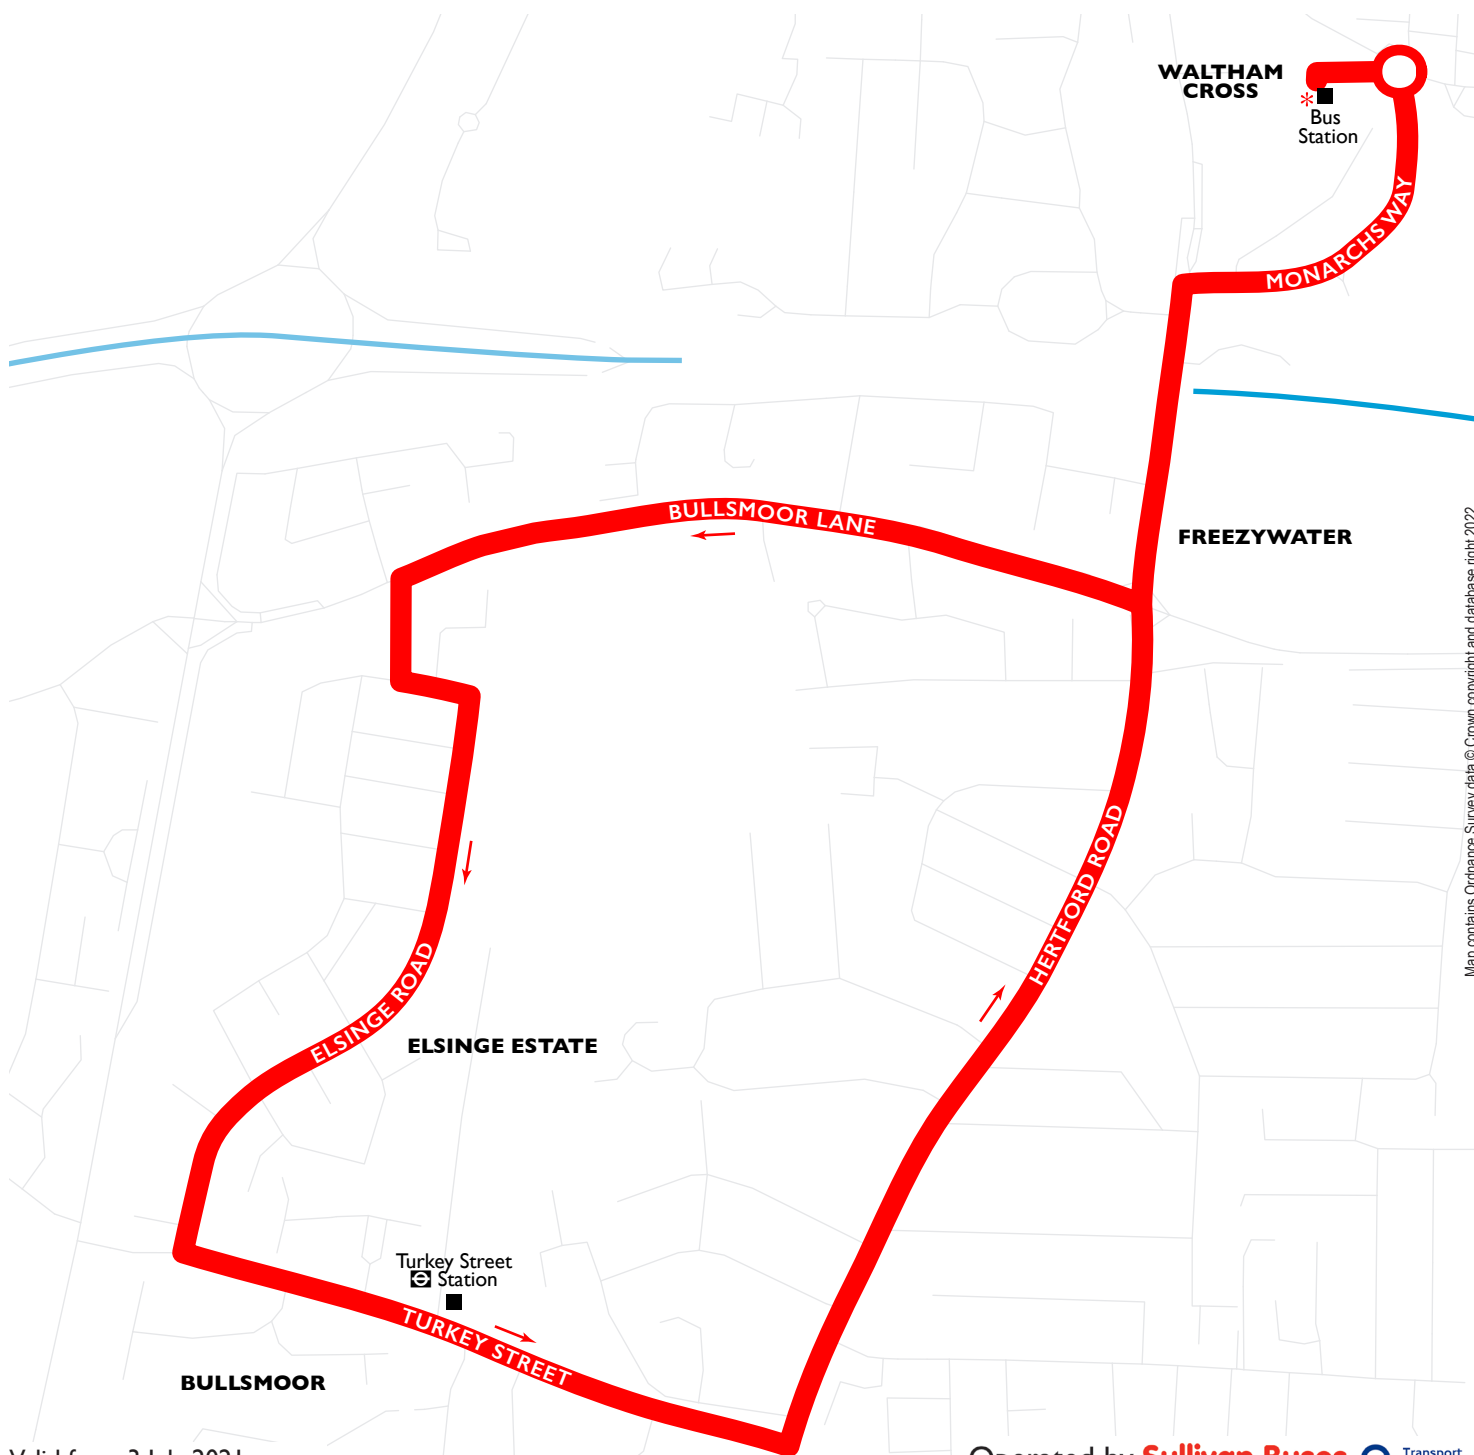

327 Waltham Cross – Elsinge Est.

circular service

Mondays to Fridays

Waltham Cross Bus Station	0700	0800	0900	1000	1100	1200	1300	1400	1500	1600	1700	1800	1900
Bullsmoor Hertford Road	0705	0805	0905	1005	1105	1205	1305	1405	1507	1607	1707	1807	1905
Elsinge Estate Masons Road	0715	0815	0915	1015	1115	1215	1315	1415	1517	1617	1717	1817	1915
Hertford Road Bullsmoor Lane	0718	0818	0918	1018	1118	1218	1318	1418	1520	1620	1720	1820	1918
Hertford Road Totteridge Road	0723	0823	0923	1023	1123	1223	1323	1423	1527	1627	1727	1825	1923
Waltham Cross Bus Station	0743	0843	0940	1040	1140	1240	1340	1440	1547	1647	1747	1842	1935

No service on Sundays or Public Holidays. Services may be varied at Easter, Christmas and New Year.

3 July 2021

Map contains Ordnance Survey data © Crown copyright and database right 2022