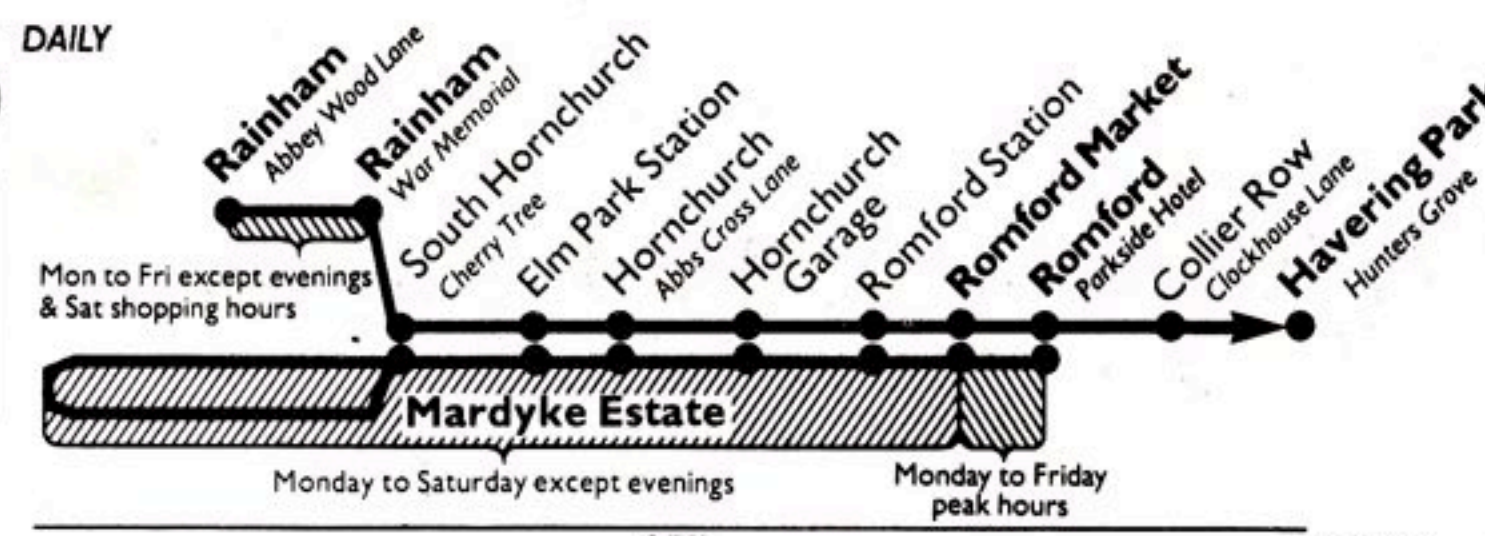

Please have your fare ready to PAY THE DRIVER

Monday to Friday peak hours Monday to Saturday except evenings FARE ZONE

Table with columns for route names and times. Includes sections for 'Mondays to Fridays' and 'Saturdays'. Includes a note about extra buses between Romford North Street Garage and South Hornchurch.

Table with columns for route names and times. Includes sections for 'Saturdays' and 'Mondays to Fridays'. Includes a note about extra buses between Romford North Street Garage and South Hornchurch.

Please have your fare ready to PAY THE DRIVER

Monday to Saturday except evenings Monday to Friday peak hours FARE ZONE

Table with columns for route names and times. Includes sections for 'Mondays to Fridays' and 'Saturdays'. Includes a note about extra buses between South Hornchurch and Romford Parkside Hotel.

Table with columns for route names and times. Includes sections for 'Saturdays' and 'Mondays to Fridays'. Includes a note about extra buses between South Hornchurch and Romford Parkside Hotel.

Sundays (and National Public Holidays)