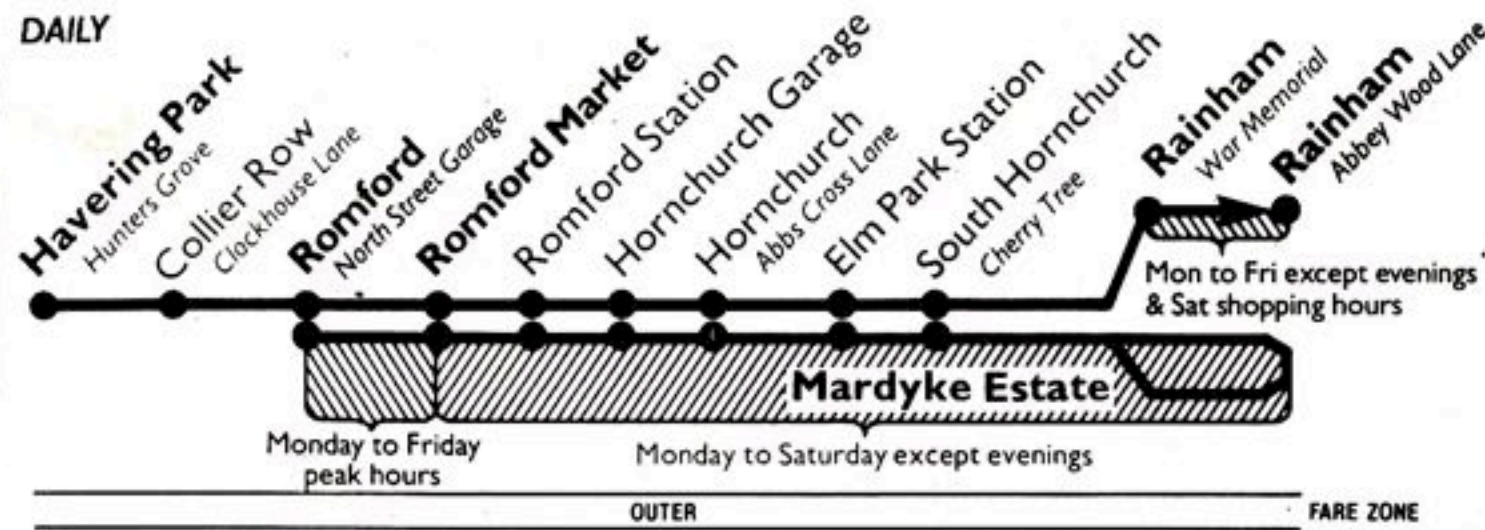

Please have your fare ready to PAY THE DRIVER

Monday to Friday peak hours Monday to Saturday except evenings FARE ZONE

Table with columns for route names and times. Includes sections for 'Mondays to Fridays' and 'Saturdays'. Includes a note about extra buses between Romford North Street Garage and South Hornchurch.

Table with columns for route names and times. Includes sections for 'Saturdays' and 'Mondays to Fridays'. Includes a note about extra buses between Romford North Street Garage and South Hornchurch.

Please have your fare ready to PAY THE DRIVER

Monday to Saturday except evenings Monday to Friday peak hours FARE ZONE

Table with columns for route names and times. Includes sections for 'Mondays to Fridays' and 'Saturdays'. Includes a note about extra buses between South Hornchurch and Romford Parkside Hotel.

Table with columns for route names and times. Includes sections for 'Saturdays' and 'Mondays to Fridays'. Includes a note about extra buses between South Hornchurch and Romford Parkside Hotel.

Sundays (and National Public Holidays)