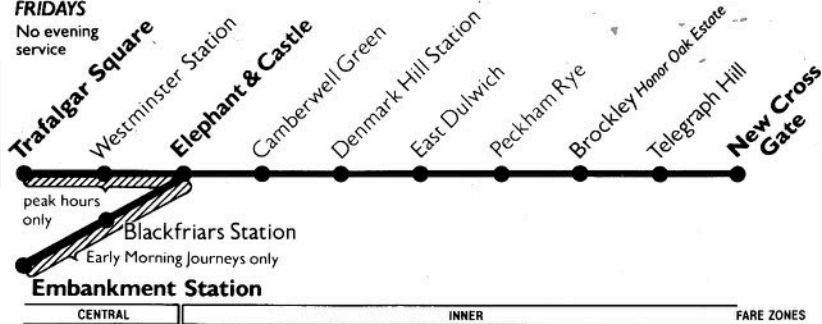

No evening service

Please have your fare ready to **PAY THE DRIVER**

Mondays to Fridays

Trafalgar Square	0719	0739	0759	0819	0839	0854	0909	0924	0942	1001	....
Westminster Station	0722	0742	0802	0822	0842	0857	0912	0927	0945	1004	....
Embankment Station	0456	0520	0540	0600	0623	0640	0658	....	....	....	....
Blackfriars Station	0501	0525	0545	0605	0628	0645	0703	....	....	....	....
Elephant & Castle	0508	0532	0552	0612	0635	0652	0710	0729	0749	0809	0829
Camberwell Green	0516	0540	0600	0620	0643	0700	0718	0738	0758	0818	0838
East Dulwich Goose Green	0523	0547	0607	0627	0650	0707	0726	0746	0806	0826	0846
Peckham Rye Kings on the Rye	0525	0549	0609	0629	0652	0709	0728	0748	0808	0828	0848
Nunhead Inverton Road	0529	0553	0613	0633	0656	0713	0732	0752	0812	0832	0852
Brockley Frensbury Road	0531	0555	0615	0635	0658	0715	0735	0755	0815	0835	0855
Telegraph Hill St. Catherine's Church	0534	0558	0618	0638	0701	0718	0738	0758	0818	0838	0858
New Cross Gate L.B. Garage	0536	0600	0620	0640	0703	0720	0740	0800	0820	0840	0900
Trafalgar Square	....	....	....	....	....	....	....	....	....	....	....
Westminster Station	....	....	....	....	....	....	....	....	....	....	....
Elephant & Castle	1033	1053	G	1113	Then	33	53	13	1453	1513	1533
Camberwell Green	1043	1103	1113	1123	at	43	03	23	1503	1523	1545
East Dulwich Goose Green	1052	1112	1122	1132	these	52	12	32	1512	1532	1554
Peckham Rye Kings on the Rye	1054	1114	1124	1134	minutes	54	14	34	UNTIL	1514	1534
Nunhead Inverton Road	1058	1118	1128	1138	past	58	18	38	1518	1539	1601
Brockley Frensbury Road	1101	1121	1131	1141	each	01	21	41	1521	1542	1604
Telegraph Hill St. Catherine's Church	1104	1124	1134	1144	hour	04	24	44	1524	1545	1607
New Cross Gate L.B. Garage	1106	1126	1136	1146	....	06	26	46	1526	1547	1609
Trafalgar Square	1724	1744	1804	1824	....	....	....	....	....	....	....
Westminster Station	1728	1748	1808	1828	....	....	....	....	....	....	....
Elephant & Castle	1738	1758	1818	1838	....	....	....	....	....	....	....
Camberwell Green	1750	1810	1830	1848	....	....	....	....	....	....	....
East Dulwich Goose Green	1759	1819	1839	1857	....	....	....	....	....	....	....
Peckham Rye Kings on the Rye	1801	1821	1841	1859	....	....	....	....	....	....	....
Nunhead Inverton Road	1806	1826	1845	1903	....	....	....	....	....	....	....
Brockley Frensbury Road	1809	1829	1847	1905	....	....	....	....	....	....	....
Telegraph Hill St. Catherine's Church	1812	1832	1850	1908	....	....	....	....	....	....	....
New Cross Gate L.B. Garage	1814	1834	1852	1910	....	....	....	....	....	....	....

No service on Saturdays

Sundays and Public Holidays

Embankment Station	0446	0533
Blackfriars Station	0451	0538
Elephant & Castle	0458	0545
Camberwell Green	0505	0552
East Dulwich Goose Green	....	0559

G - Starts from New Cross Gate via Queens Road direct.