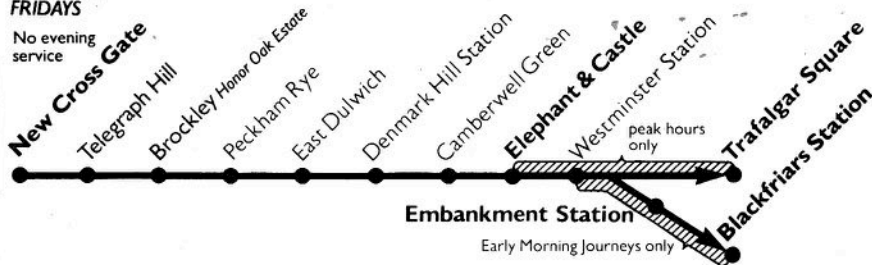

No evening service

Please have your fare ready to **PAY THE DRIVER**

INNER	CENTRAL	FARE ZONES
-------	---------	------------