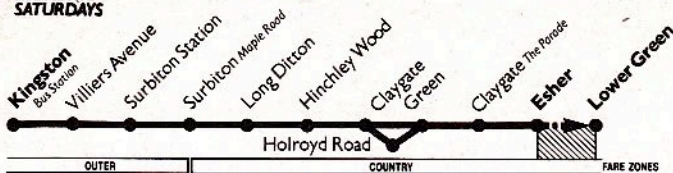

215

MONDAYS-SATURDAYS

Please have your fare ready to

PAY THE DRIVER

Mondays to Fridays

Mondays to Fridays

Kingston Cromwell Road	1607	1638	1708	1743	1818	1845	2119	2239										
Surbiton Station	1625	1656	1726	1801	1836	1865	2127	2247										
Long Ditton Ewell Road	1630	1701	1731	1806	1841	1900	2131	2251										
Hinchley Wood Sm. Approach	1636	1707	1737	1812	1846	1905	2136	2256										
Claygate Holyday Road		1715	1820															
Claygate Green Church Road	1644	1719	1745	1824	1853	1912	2143	2303										
Claygate The Parade	1645	1720	1746	1825	1854	1913	2144	2304										
Escher High Street	1651	1726	1752	B	1859	1918	2149	2309										
Lower Green																		

Saturdays

Kingston Cromwell Road	1637	1707	1737	1818	1845	2119	2239											
Surbiton Station	1652	1722	1752	1826	1853	2127	2247											
Long Ditton Ewell Road	1657	1727	1757	1830	1857	2131	2251											
Hinchley Wood Sm. Approach	1703	1733	1803	1835	1902	2136	2256											
Claygate Holyday Road		1711	1811															
Claygate Green Church Road	1714	1740	1814	1843	1909	2143	2303											
Claygate The Parade	1715	1741	1815	1843	1910	2144	2304											
Escher High Street	B	1747		1848	1915	2149	2309											

B - Continues to Claygate Raleigh Drive

To Kingston

Mondays to Fridays

Lower Green	1554																	
Escher High Street	1557	A	1701	1732	1758	A	1905	A	2057									
Claygate The Parade	1603	1628	1707	1738	1804	1832	1910	2202										
Claygate Holyday Road		1633	1743															
Claygate Green Church Road	1607	1636	1711	1746	1809	1840	1914	2206										
Hinchley Wood Sm. Approach	1611	1640	1715	1750	1812	1844	1918	2210										
Long Ditton Ewell Road	1616	1645	1720	1755	1817	1849	1923	2215										
Surbiton Station	1621	1650	1725	1800	1822	1853	1927	2219										
Kingston Station	1632	1702	1737	1812	1834	1903	1937	2229										

Saturdays

Escher High Street	0659		0753	A	0853	A	0953	A							1653	A	1753	1905	2157
Claygate The Parade	0704	0726	0758	0824	0858	0924	0958	1024		Then	53	A			1658	A	1758	1910	2202
Claygate Holyday Road		0731		0829		0929		1029		at	58	A			1658	A	1758	1914	2206
Claygate Green Church Road	0708	0734	0802	0832	0902	0932	1002	1032		these	29	A			1658	A	1758	1914	2206
Hinchley Wood Sm. Approach	0712	0738	0806	0836	0906	0936	1006	1036		minutes	02	A	UNTIL		1706	A	1806	1918	2210
Long Ditton Ewell Road	0717	0743	0811	0841	0912	0942	1012	1042		past	12	A			1712	A	1811	1923	2215
Surbiton Station	0721	0747	0815	0845	0917	0947	1017	1047		hour	17	A			1717	A	1815	1927	2219
Kingston Station	0731	0757	0825	0855	0928	0958	1031	1101		31	01	A			1731	A	1825	1937	2229

A - Starts from Claygate Raleigh Drive

No service on Sundays or National Public Holidays

Bus 215 is operated by Cardinal Bus District on behalf of London Regional Transport. If you have any comments regarding the service, please contact The Press and Public Relations Officer, London Regional Transport, 55 Broadway, London SW1H 0BD. For further information about all London Regional Transport services, please telephone 01-222 1234 any time, day or night.

Every effort is made to maintain the scheduled service but this may from time to time be impossible owing to circumstances beyond London Regional Transport's control.

Cardinal District

London Regional Transport