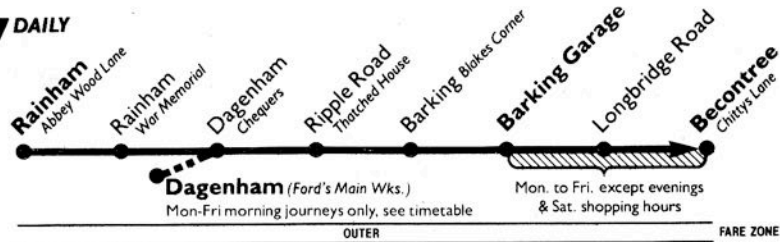

# 287 DAILY

Please have your fare ready to **PAY THE DRIVER**

## Mondays to Fridays

Rainham Abbey Wood Lane	06:03	06:23	06:39	06:52	07:07	07:23	07:43	08:00	08:20	08:40	09:03	09:18	09:35	09:55	10:15			
Rainham War Memorial	05:34	05:52	06:12	06:28	06:42	06:48	07:01	07:19	07:35	07:55	08:16	08:36	08:56	09:19	09:34	09:44	10:04	10:24
Dagenham Chequers	05:43	06:01	06:21	06:32	06:41	06:57	07:16	07:34	07:52	08:12	08:32	08:52	09:12	09:35	09:45	09:55	10:15	10:35
Ripple Road Thatched House	05:49	06:07	06:27	06:38	06:47	07:03	07:24	07:42	08:00	08:20	08:40	09:00	09:20	09:42	09:52	10:02	10:22	10:42
Barking Station	05:57	06:15	06:35	06:46	06:55	07:15	07:34	07:54	08:12	08:32	08:52	09:12	09:32	09:52	10:02	10:12	10:32	10:52
Barking Garage	06:00	06:18	06:38	06:48	06:58	07:18	07:38	07:58	08:16	08:36	08:56	09:16	09:36	09:56	10:06	10:16	10:36	10:56
Longbridge Road Becontree Avenue	06:04	06:22	06:42	07:02	07:22	07:42	08:02	08:21	08:41	09:01	09:21	09:41	10:01	10:21	10:41	11:01		
Becontree Chittys Lane	06:09	06:27	06:47	07:07	07:27	07:47	08:07	08:27	08:47	09:07	09:27	09:47	10:07	10:27	10:47	11:07		

## Sundays (and National Public Holidays)

Barking Garage	05:49	06:33	07:23	07:53	08:23	08:53	09:23	09:53	10:21	10:50	Then at 20	50	23:20
Barking Station	05:52	06:36	07:26	07:56	08:26	08:56	09:26	09:56	10:24	10:53	these 23	53	23:23
Ripple Road Thatched House	05:58	06:42	07:32	08:02	08:32	09:02	09:32	10:02	10:30	10:59	minutes 29	59	UNTIL 23:29
Dagenham Chequers	06:03	06:47	07:37	08:07	08:37	09:07	09:37	10:07	10:35	11:05	past 35	05	23:35
Rainham War Memorial	06:11	06:55	07:45	08:15	08:45	09:15	09:45	10:15	10:45	11:15	each 45	15	23:45
Rainham Abbey Wood Lane	07:03	07:53	08:23	08:53	09:23	09:53	10:23	10:53	11:23	hour 53	23	23:53	

a - Time at Dagenham Fords Main Works.  
b - Time at Barking Blakes Corner (London Road).