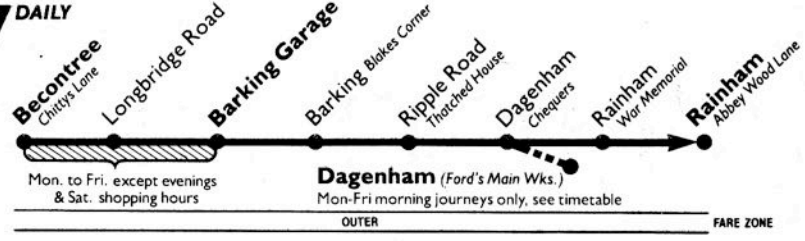

287 DAILY

Please have your fare ready to **PAY THE DRIVER**

Mondays to Fridays

Becontree Chittys Lane	06:20	06:35	06:56	07:16	07:37	07:57	08:17	08:37	08:57	09:18								
Longbridge Road Becontree Avenue	06:25	06:40	07:01	07:22	07:43	08:03	08:23	08:43	09:03	09:24								
Barking Garage	05:03	05:17	05:22	05:37	05:54	05:59	06:11	06:29	06:44	07:08	07:28	07:49	08:09	08:29	08:49	09:09	09:30	
Barking Station	05:06	05:20	05:25	05:40	05:57	06:02	06:14	06:28	06:47	06:58	07:11	07:32	07:53	08:13	08:33	08:53	09:13	09:34
Ripple Road Thatched House	05:12	05:26	05:31	05:46	06:03	06:08	06:20	06:38	06:53	07:06	07:19	07:39	08:01	08:21	08:41	09:01	09:21	09:42
Dagenham Chequers	05:18	05:32	05:37	05:52	06:09	06:14	06:26	06:44	06:59	07:13	07:26	07:46	08:08	08:28	08:48	09:08	09:28	09:49
Rainham War Memorial	05:28	05:42	05:47	06:02	06:19	06:20a	06:36	06:54	07:09	07:25	07:40	08:00	08:20	08:40	09:00	09:20	09:40	10:00
Rainham Abbey Wood Lane	05:50	06:10	06:27	06:44	07:02	07:17	07:33	07:49	08:09	08:29	08:49	09:09	09:29	09:49	10:09			

Becontree Chittys Lane	09:40	10:01	Then 21	41	01	14:41	14:59	15:15	15:32	15:52	16:12	16:32	16:52	17:12	17:32	17:54
Longbridge Road Becontree Avenue	09:46	10:07	at 27	47	07	14:47	15:05	15:21	15:38	15:58	16:18	16:38	16:58	17:18	17:38	18:00
Barking Garage	09:51	10:11	these 31	51	11	14:51	15:09	15:25	15:44	16:04	16:24	16:44	17:04	17:24	17:44	18:06
Barking Station	09:55	10:15	minutes 35	55	15	UNTIL 14:55	15:13	15:29	15:48	16:08	16:28	16:48	17:08	17:28	17:48	18:10
Ripple Road Thatched House	10:02	10:22	past 42	02	22	15:02	15:20	15:37	15:57	16:17	16:37	16:57	17:17	17:37	17:57	18:19
Dagenham Chequers	10:09	10:29	each 49	09	29	15:09	15:27	15:44	16:04	16:24	16:44	17:04	17:24	17:44	18:04	18:26
Rainham War Memorial	10:20	10:40	hour 00	20	40	15:20	15:38	15:58	16:18	16:38	16:58	17:18	17:38	17:58	18:18	18:40
Rainham Abbey Wood Lane	10:29	10:49	hour 09	29	49	15:29	15:49	16:09	16:29	16:49	17:09	17:29	17:49	18:09	18:29	18:49

Saturdays

Becontree Chittys Lane	18:16	18:39	18:52	19:12	19:41	19:41	19:41	19:41	19:41	19:41	19:41	19:41	19:41	19:41	19:41	19:41	19:41	19:41
Longbridge Road Becontree Avenue	18:22	18:44	18:57	19:17	19:46	19:46	19:46	19:46	19:46	19:46	19:46	19:46	19:46	19:46	19:46	19:46	19:46	19:46
Barking Garage	18:28	18:49	19:01	19:21	19:50	20:20	Then at 50	20	23:20									
Barking Station	18:32	18:53	19:25	19:53	20:23	these 53	23	23:23										
Ripple Road Thatched House	18:39	19:00	19:31	19:59	20:29	minutes 59	29	UNTIL 23:29										
Dagenham Chequers	18:46	19:06	19:37	20:05	20:35	past 05	35	23:35										
Dagenham Chequers	18:58	19:16	19:47	20:15	20:45	each 15	45	23:45										
Rainham Abbey Wood Lane	19:07	19:25	19:55	20:23	20:53	hour 23	53	23:53										

Sundays (and National Public Holidays)