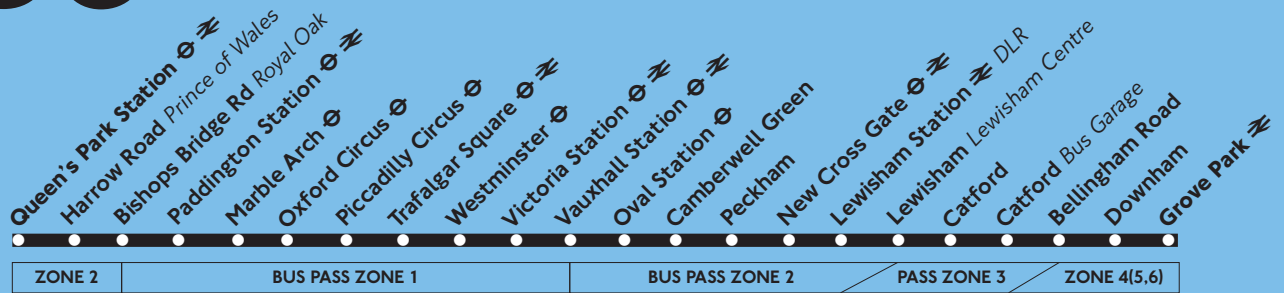

## Queen's Park - Trafalgar Square - Grove Park

To stop the bus, always indicate clearly to the driver

Every night

### Sunday night/Monday morning to Thursday night/Friday morning

Queen's Park Station	---	0015	0045	15	45	0415	0450
Harrow Road Prince of Wales	---	0019	0049	19	49	0419	0454
Paddington Station	---	0025	0055	25	55	0425	0500
Marble Arch	---	0030	0100	30	00	0430	0505
Oxford Circus	---	0035	0105	35	05	0435	0510
Piccadilly Circus	---	0038	0108	Then	38	0438	0513
Trafalgar Square Whitehall (Stop N)	0012	0042	0112	every	42	0442	0517
Victoria Station Terminus Place	0021	0051	0121	30 minutes,	51	0451	0526
Vauxhall Station	0026	0056	0126	at these	56	0456	0531
Oval Station	0030	0100	0130	minutes	00	0500	0535
Camberwell Green	0034	0104	0134	past	04	0504	0539
Peckham High Street	0038	0108	0138	the	08	0508	0543
New Cross Gate	0042	0112	0142	hour	12	0512	0547
Lewisham High Street/Limes Grove	0050	0120	0150		20	0520	0555
Catford Lewisham Town Hall	0055	0125	0155		25	0525	0600
Catford Bus Garage	0058	0128	0158		28	0528	0603
Bromley Road Downham Way	0102	0132	0202		32	0532	0607
Grove Park Station	0108	0138	0208		38	0538	0613

Grove Park Station	---	0440
Bromley Road Downham Way	---	0445
Catford Bus Garage	0433	0448
Catford Lewisham Town Hall	0436	0451
Lewisham High Street/Limes Grove	0441	0456
New Cross Gate	0449	0504
Peckham High Street	0454	0509
Camberwell Green	0457	0512
Oval Station	0501	0516
Vauxhall Station	0505	0520
Victoria Station Wilton Road	0510	0525
Trafalgar Sq. Cockspur St. (Stop T)	0515	0530
Piccadilly Circus	---	0534
Oxford Circus	---	0538
Marble Arch	---	0543
Paddington Station	---	0548
Harrow Road Prince of Wales	---	0554
Queen's Park Station	---	0558