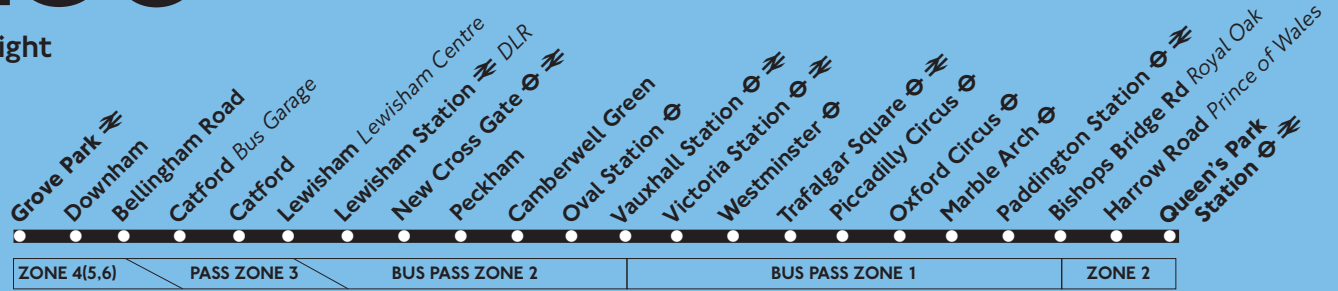

## Grove Park - Trafalgar Square - Queen's Park

To stop the bus, always indicate clearly to the driver

Every night

Grove Park Station	---	0440
Bromley Road Downham Way	---	0445
Catford Bus Garage	0433	0448
Catford Lewisham Town Hall	0436	0451
Lewisham High Street/Limes Grove	0441	0456
New Cross Gate	0449	0504
Peckham High Street	0454	0509
Camberwell Green	0457	0512
Oval Station	0501	0516
Vauxhall Station	0505	0520
Victoria Station Wilton Road	0510	0525
Trafalgar Sq. Cockspur St. (Stop T)	0515	0530
Piccadilly Circus	---	0534
Oxford Circus	---	0538
Marble Arch	---	0543
Paddington Station	---	0548
Harrow Road Prince of Wales	---	0554
Queen's Park Station	---	0558