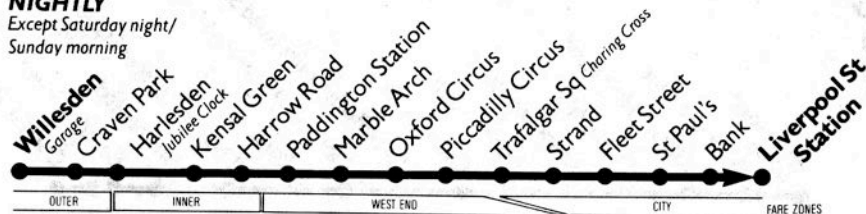

N91

NIGHTLY
Except Saturday night/
Sunday morning

**Nightly
except
Saturday
night/Sunday
morning**

Willesden Garage...	2305	0050	0347
Harlesden Manor Park Road...	2311	0056	0353
Harrow Road Prince of Wales	2318	0103	0400
Paddington Station	2325	0110	0407
Marble Arch	2329	0114	0411
Oxford Circus	2333	0118	0415
Trafalgar Square Charing Cross	2339	0124	0421
Ludgate Circus	2345	0130	0427
Liverpool Street Station	2351	0136	0433

N91

NIGHTLY
except Saturday night/Sunday morning

**Nightly
except
Saturday
night/Sunday
morning**

Liverpool Street Station	2356	0232	0447
Ludgate Circus	0001	0237	0452
Trafalgar Square Charing Cross	0007	0243	0458
Oxford Circus	0013	0249	0504
Marble Arch	0017	0253	0508
Paddington Station	0021	0257	0512
Harrow Road Prince of Wales	0028	0304	0519
Harlesden Jubilee Clock	0036	0312	0527
Willesden Garage	0043	0319	0534