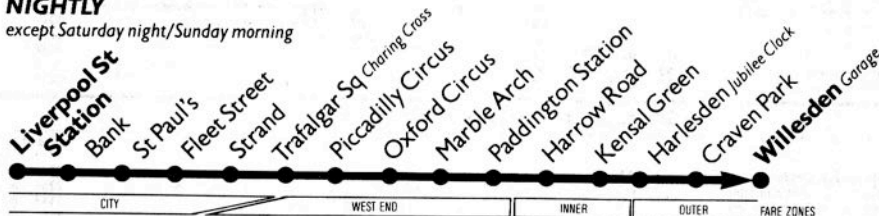

N91

NIGHTLY
Except Saturday night/
Sunday morning

**Nightly
except
Saturday
night/Sunday
morning**

Willesden Garage...	2305	0050	0347
Harlesden Manor Park Road...	2311	0056	0353
Harrow Road Prince of Wales	2318	0103	0400
Paddington Station	2325	0110	0407
Marble Arch	2329	0114	0411
Oxford Circus	2333	0118	0415
Trafalgar Square Charing Cross	2339	0124	0421
Ludgate Circus	2345	0130	0427
Liverpool Street Station	2351	0136	0433

N91

NIGHTLY
except Saturday night/Sunday morning

**Nightly
except
Saturday
night/Sunday
morning**

Liverpool Street Station	2356	0232	0447
Ludgate Circus	0001	0237	0452
Trafalgar Square Charing Cross	0007	0243	0458
Oxford Circus	0013	0249	0504
Marble Arch	0017	0253	0508
Paddington Station	0021	0257	0512
Harrow Road Prince of Wales	0028	0304	0519
Harlesden Jubilee Clock	0036	0312	0527
Willesden Garage	0043	0319	0534